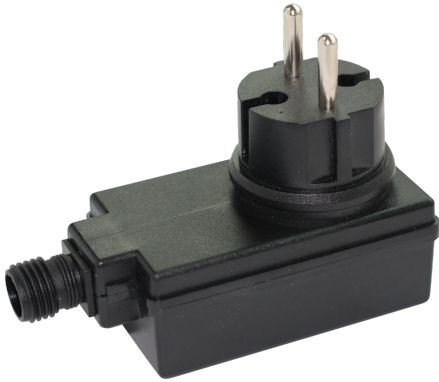

Garden Lights

TRAFO 24W

Article number : 6270011
EAN : 8719979281274
Statistic code : 85043180
Number of fittings : 1

TECHNICAL SPECIFICATIONS

PRODUCT

Material : ABS
Colour : Black

Depth (mm) : 77
Width (mm) : 47
Height (mm) : 105

IP class : IP44
Protection class : II

SUPPLIED ACCESSORIES / CONTENTS

LIGHT SOURCE

PACKAGING DETAILS

PRODUCT PACKAGING

Length (mm) : 60
Width (mm) : 125
Height (mm) : 100
Weight (kg) : 0.15

OUTER CARTON

Number of products : 60
Length (mm) : 320
Width (mm) : 320
Height (mm) : 320
Weight (kg) : 8.8